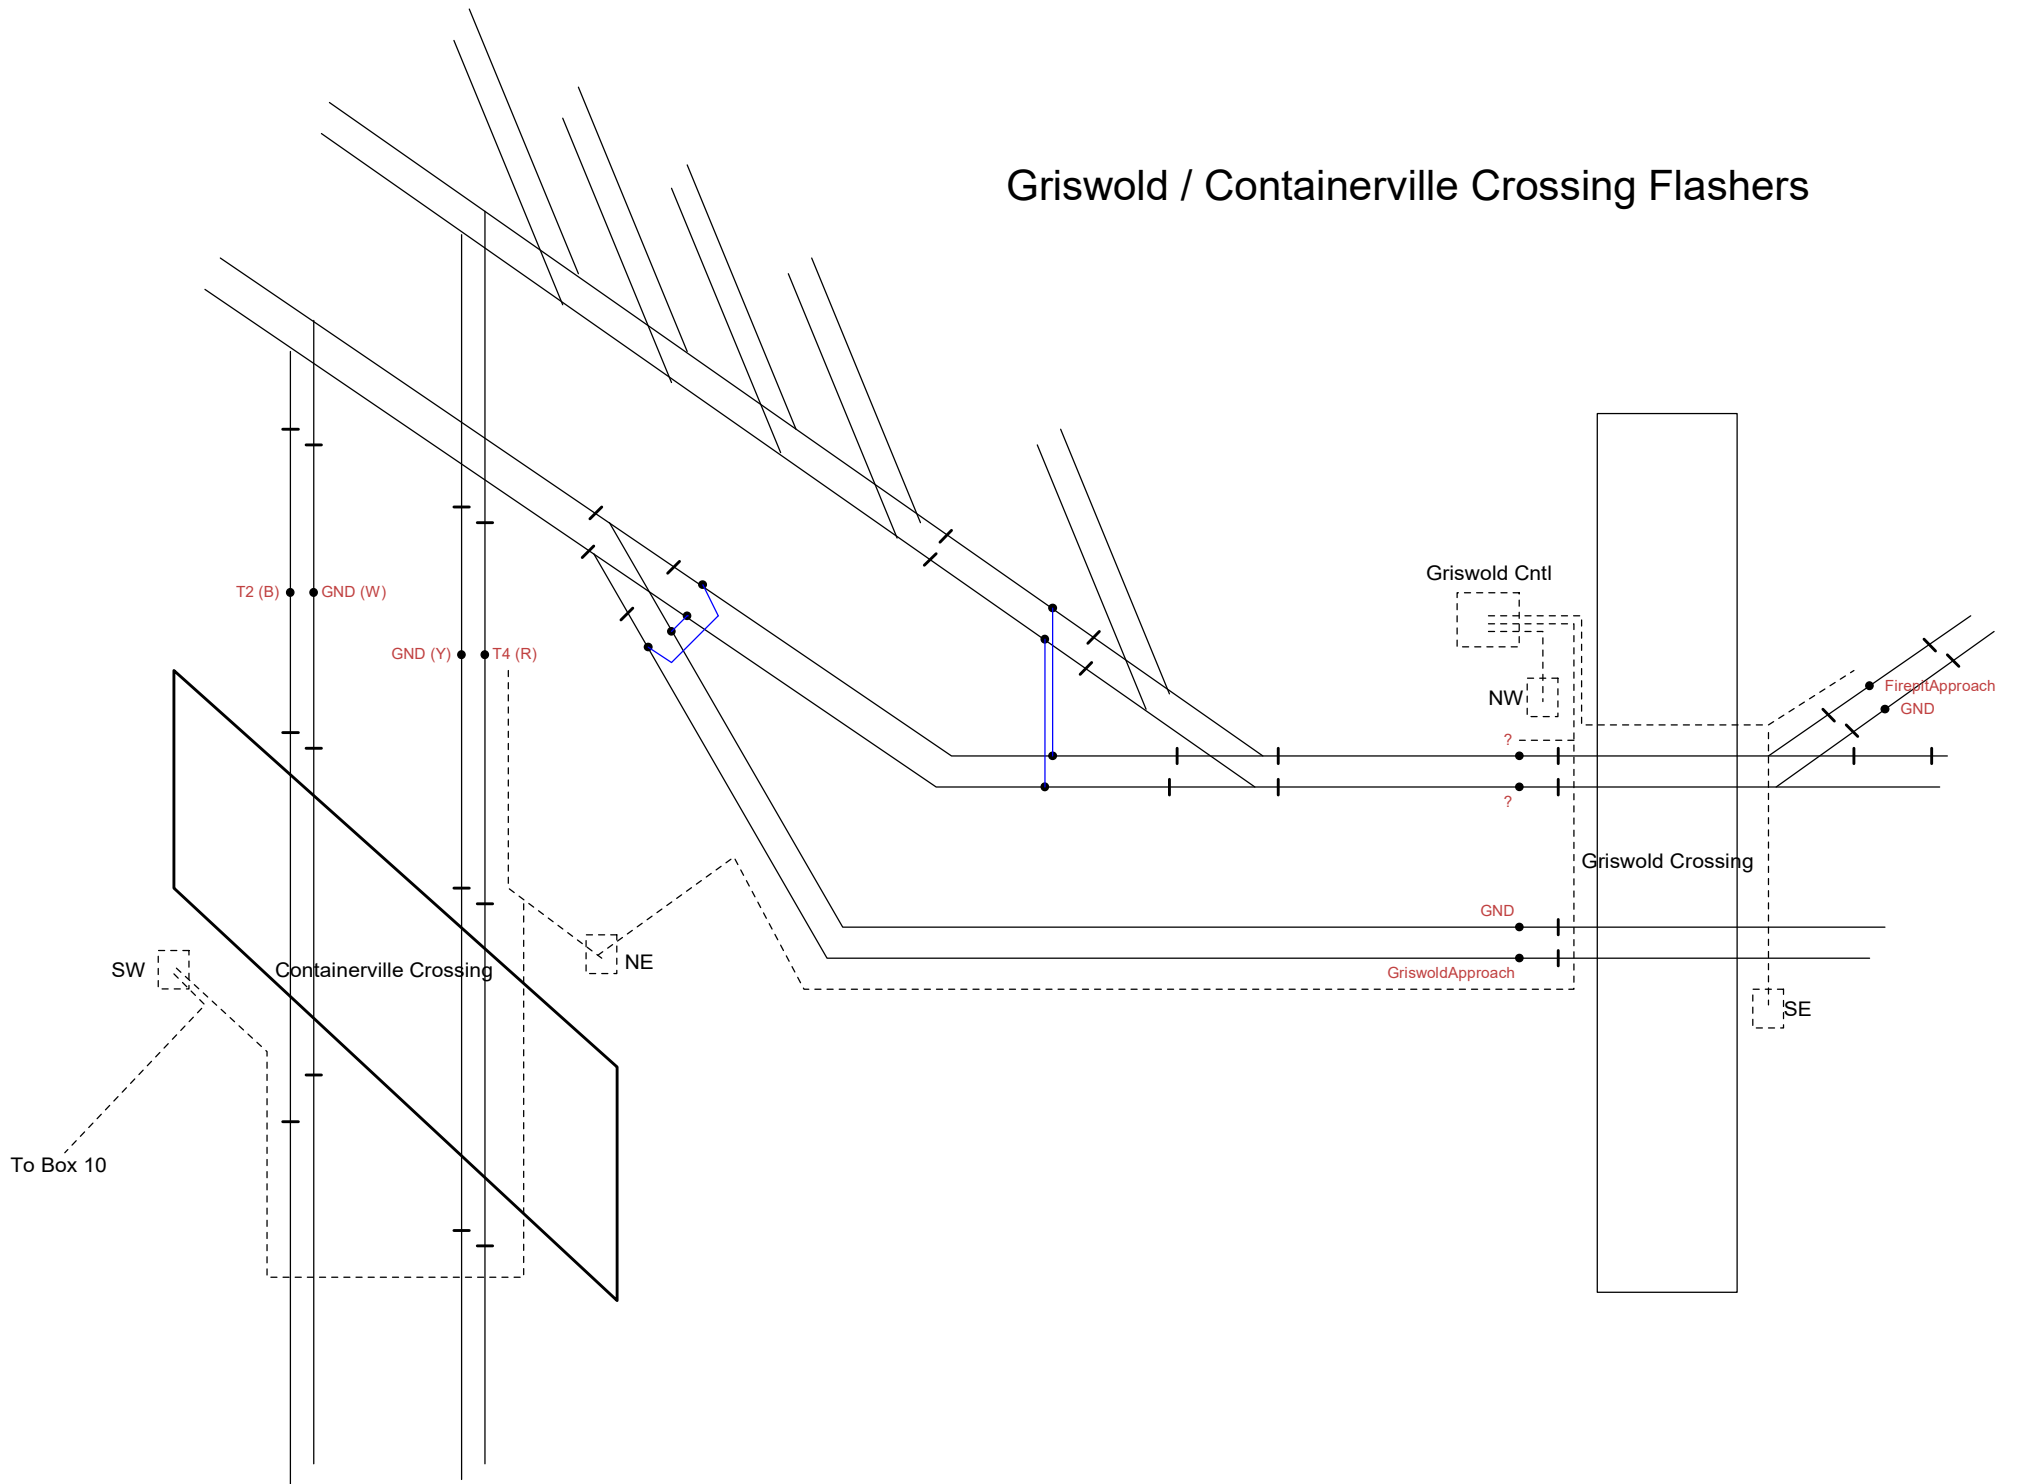

Griswold / Containerville Crossing Flashers

Griswold / Containerville Crossing Flashers

Note:
 W/G conductor failed
 5/2022 in CAT5
 between Griswold and
 Box 10. W/B spare
 conductor used for T2

- GND (G)
- T2 (W/B)
- T4 (W/N)
- TGW(N)
- NC (W/G)
- NC (W/O)
- NC (O)
- NC (B)

Box 10

Griswold Approach

Griswold / Containerville Equipment Cabinet

Firepit Approach