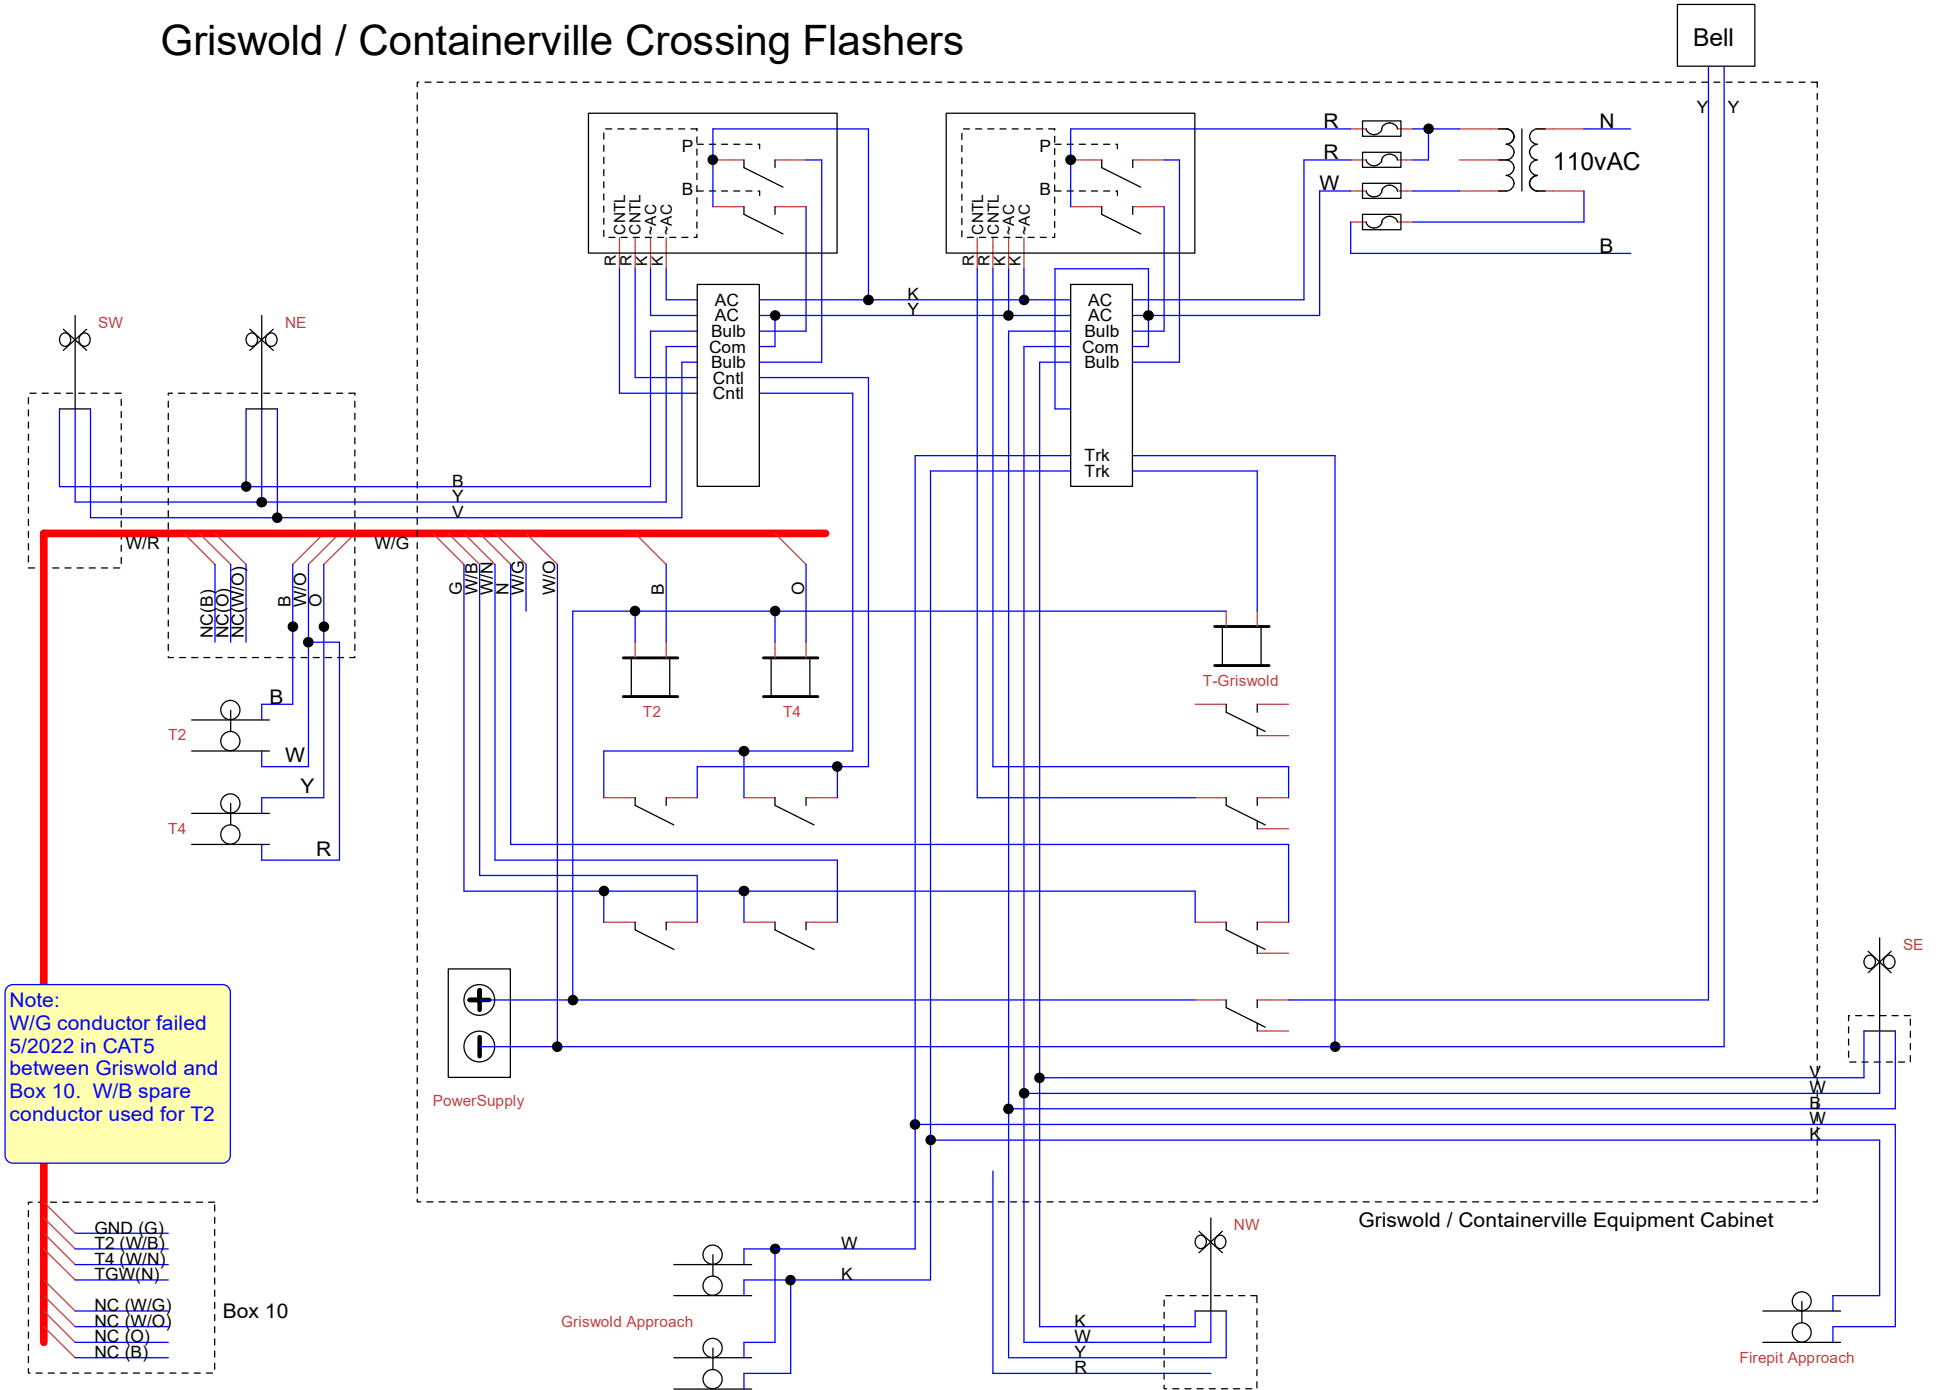

Griswold / Containerville Crossing Flashers

Griswold / Containerville Crossing Flashers

Note:
 W/G conductor failed
 5/2022 in CAT5
 between Griswold and
 Box 10. W/B spare
 conductor used for T2

- GND (G)
- T2 (W/B)
- T4 (W/N)
- TGW(N)
- NC (W/G)
- NC (W/O)
- NC (O)
- NC (B)

Box 10

Griswold Approach

Griswold / Containerville Equipment Cabinet

Firepit Approach